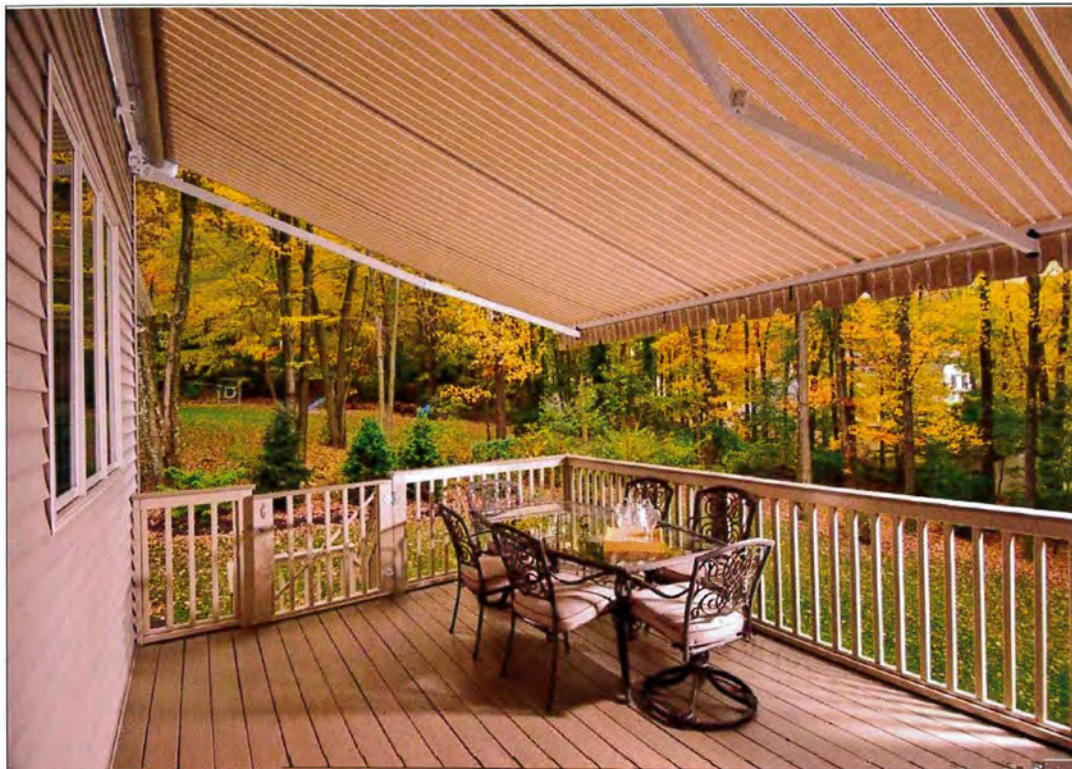

Quality You Can Depend On...

Comfort You Deserve

 **ShadeAndShutter.com**
Weather Protection and Sun Control Solutions
800.522.1599

***Retractable Awnings
That Last A Lifetime***

Easy Installation Clip-On Components with the strongest 1-piece hood in the industry

Stainless Steel Cables and Hardware for lasting durability

High Gloss Extruded Components with nylon capped hardware

**Nothing Else
Even Comes Close!**

Custom Widths
Standard Projections
8 ft, 10 ft, 12 ft, 14 ft

Criss-Cross Arms
allow for greater
Awning projection
on narrow widths