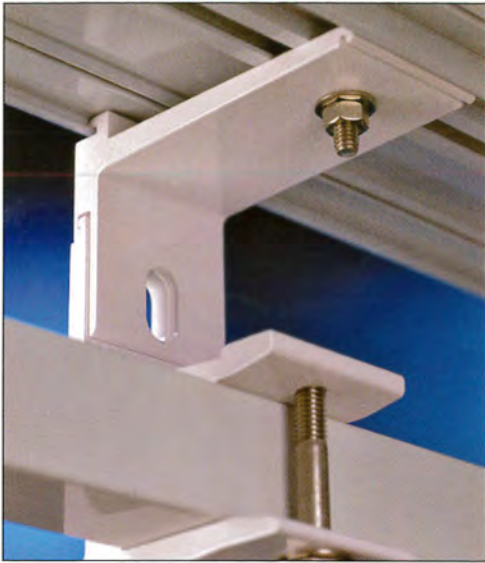

Easy Installation Clip-On Components with the strongest 1-piece hood in the industry