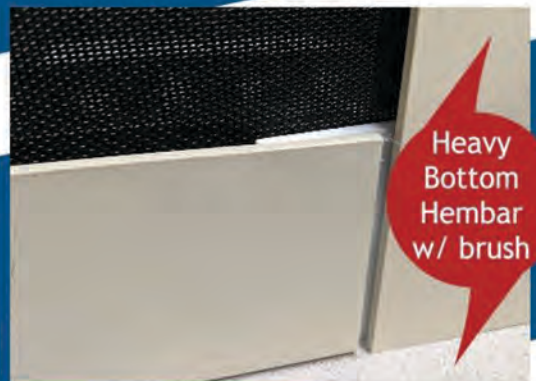

FABRIC COLORS

FRAME COLORS

*Additional charges apply

Seamless intergration

Hurricane rated comfort control system.

Storm Tex

hurricane screens

Storm Tex rolling hurricane screens are the best option for residential, commercial, and even store fronts for storm protection. **Storm Tex** not only offers storm protection, it can offer solar, wind, privacy, insect and comfort control in an instants notice.

Aluminum
6.5" - 8.0"
BOX

Zip Keder
Locks fabric
Into rail

Heavy
Bottom
Hembar
w/ brush

FEATURES

- **Hurricane Rated**
 - Meets FBC, HVHZ / Miami Dade, TDI
- **Large spans**
 - Up to 24 ft. Wide
 - Up to 20 ft. Tall
- **Aluminum header box 6.5" - 8.0"**
- **50% Aramid fibers "almost bullet proof"**
 - Same fabric in ballistic vest
- **Large polyamide bullet zipper**
 - Allows higher wind loads than others
- **Heavy Gauge extruded aluminum Hem Bar**
 - Allows more dependable operation
 - Felt/Brush gasket on bottom
- **All powder coated frames**
- **Stainless hardware to last the test of time**
- **Manual or motorized operators**
 - Hand crank, with removable crank
 - Remote controlled options
 - Sun sensors available
 - Smart home integration with ease
 - ODS, Obstacle detection system "retracts"