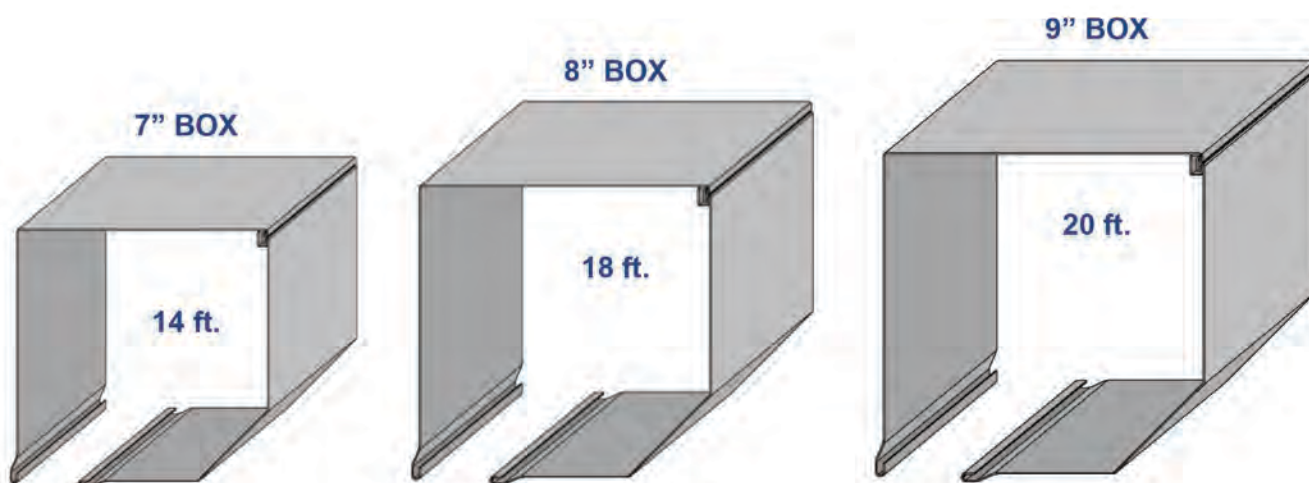

Keder Size: 11mm wide

Frame information

Max width – 24ft

Max Height – 20ft

Header box size

MAX HEIGHT INTO 7" BOX – 168"

MAX HEIGHT INTO 8" BOX – 216"

MAX HEIGHT INTO 9" BOX – 240"