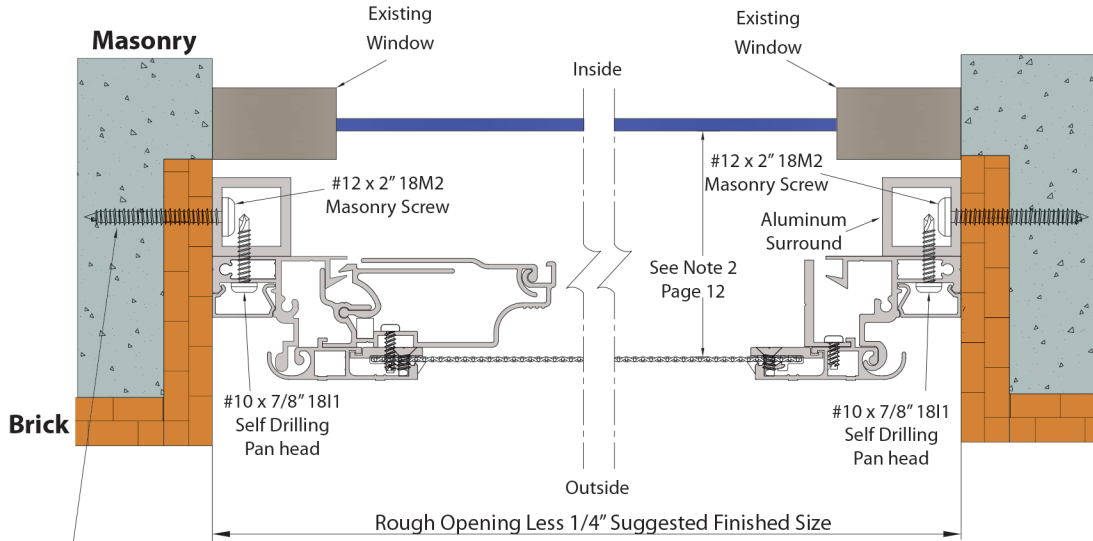

# Inside Reveal & Face Mount With Aluminium Surround Safe-S-Cape (Brick Veneer)

## Reveal Mount

Screw must go through brick and into structure

## Face Mount