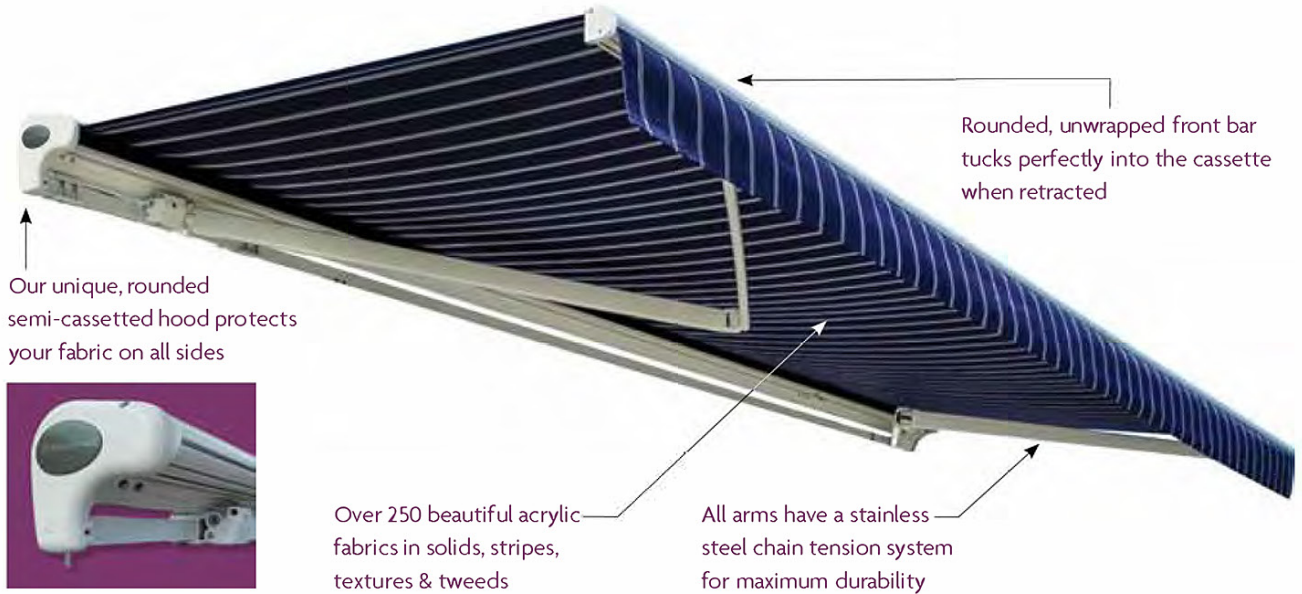

RETRACTABLE PATIO AWNINGS

PRO SERIES 9700 SEMI-CASSETTE

Semi-cassette Awnings are self-contained with a built-in hood which covers the entire fabric roll when retracted. Its modern design gives added style to the awning. This awning will be the perfect accent to any home's exterior and a perfect solution for roof mount installation.

SEMI-CASSETTED

THE SEMI-CASSETTED RETRACTABLE AWNING has clean, elegant styling, and its greatest attribute is the added protection it gives to your fabric. The semi-casnetted covers not only the top and sides of the fabric roll, but also the back. This ensures that your beautiful fabric is completely protected when retracted, giving it longer life with color that lasts for years to come. The cassette's sides have a sleek, aerodynamic design that conveys luxury and sophistication, making it a perfect accent to your home's exterior. This awning is designed for both wall and roof mount applications.

Shown in OPEN position (fully extended)

Shown in CLOSED position (fully retracted)