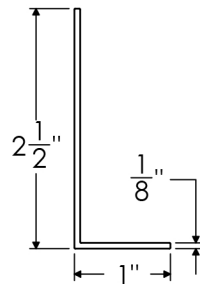

Surface or Inset Mount Side Track

Recessed Side Track (Preconstruction)

"L" Mounting Bracket (optional)

Hem Bar

Tall Hem Bar

SRS Series 5 Housing

Application Data		
<ul style="list-style-type: none"> o Interior/Exterior Use o Maximum: 25' (w) X 20' (h) o Low To High Wind Application o Sun, Insect, Weather Or Privacy o Window, Patio and Garage o Advertising Display 		
Fabrication Data		
<ul style="list-style-type: none"> o Registered ISO 9000/9001 o Extruded Aluminum o Nylon Components o Powder Coat Finish o 4-1/16" Roller Tube o Stainless Steel Fasteners 		
Standard Features		
<ul style="list-style-type: none"> o Extruded Aluminum Components o Side Track Retention System o Built In Dual Screen Cleaning System o Powder Coated Aluminum End Caps o Somfy/RTS Motor Drive System o Proprietary I Tube™ Roller Tube 		
Optional Features		
<ul style="list-style-type: none"> o Wireless Sun Sensor o Custom Colors For All Metal Parts o Recessed Side Tracks (Preconstruction) o "L" Brackets For Inside Mounting 		
Electrical Data		
<ul style="list-style-type: none"> o AC Motor Specifications: 120 VAC/60Hz o 2 to 3 Amps o FCC Approved And TUV Listed o Somfy RTS Motor Drive System o Home Automation Interface Available 		
Screen Options		
<ul style="list-style-type: none"> o Twitchell Super Insect And Solar Screen o Blackout Fabrics o Rainier Insect And Solar o Ferrari o Clear Window with Solid Fabrics o Acrylics And Custom Graphics 		
Graphics		
<ul style="list-style-type: none"> o Custom Prints Or SGS Graphics o 1 Or 2 Sides - Mesh Or Solid Fabric 		
Standard Hardware Colors:		
o Black	o Green	o Silver
o Bronze	o Navajo	
o Brown	o Tan	
o Desert Sand	o White	
o Gray	o Bright White	