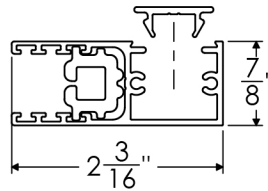

Surface or Inset Mount Side Track

Recessed Side Track (Preconstruction)

"L" Mounting Bracket (optional)

Hem Bar

Tall Hem Bar

SRS Series 5 Housing

Application Data		
<ul style="list-style-type: none"> o Interior/Exterior Use o Maximum: 25' (w) X 20' (h) o Low To High Wind Application o Sun, Insect, Weather Or Privacy o Window, Patio and Garage o Advertising Display 		
Fabrication Data		
<ul style="list-style-type: none"> o Registered ISO 9000/9001 o Extruded Aluminum o Nylon Components o Powder Coat Finish o 4-1/16" Roller Tube o Stainless Steel Fasteners 		
Standard Features		
<ul style="list-style-type: none"> o Extruded Aluminum Components o Side Track Retention System o Built In Dual Screen Cleaning System o Powder Coated Aluminum End Caps o Somfy/RTS Motor Drive System o Proprietary I Tube™ Roller Tube 		
Optional Features		
<ul style="list-style-type: none"> o Wireless Sun Sensor o Custom Colors For All Metal Parts o Recessed Side Tracks (Preconstruction) o "L" Brackets For Inside Mounting 		
Electrical Data		
<ul style="list-style-type: none"> o AC Motor Specifications: 120 VAC/60Hz o 2 to 3 Amps o FCC Approved And TUV Listed o Somfy RTS Motor Drive System o Home Automation Interface Available 		
Screen Options		
<ul style="list-style-type: none"> o Twitchell Super Insect And Solar Screen o Blackout Fabrics o Rainier Insect And Solar o Ferrari o Clear Window with Solid Fabrics o Acrylics And Custom Graphics 		
Graphics		
<ul style="list-style-type: none"> o Custom Prints Or SGS Graphics o 1 Or 2 Sides - Mesh Or Solid Fabric 		
Standard Hardware Colors:		
o Black	o Green	o Silver
o Bronze	o Navajo	
o Brown	o Tan	
o Desert Sand	o White	
o Gray	o Bright White	