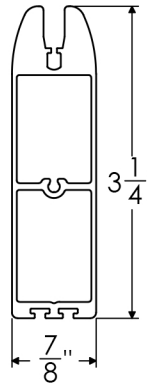

Surface or Inset Mount Side Track

Recessed Side Track (Preconstruction)

"L" Mounting Bracket (optional)

Hem Bar

Tall Hem Bar

SRS Series 5 Housing

Application Data		
<ul style="list-style-type: none"> o Interior/Exterior Use o Maximum: 25' (w) X 20' (h) o Low To High Wind Application o Sun, Insect, Weather Or Privacy o Window, Patio and Garage o Advertising Display 		
Fabrication Data		
<ul style="list-style-type: none"> o Registered ISO 9000/9001 o Extruded Aluminum o Nylon Components o Powder Coat Finish o 4-1/16" Roller Tube o Stainless Steel Fasteners 		
Standard Features		
<ul style="list-style-type: none"> o Extruded Aluminum Components o Side Track Retention System o Built In Dual Screen Cleaning System o Powder Coated Aluminum End Caps o Somfy/RTS Motor Drive System o Proprietary I Tube™ Roller Tube 		
Optional Features		
<ul style="list-style-type: none"> o Wireless Sun Sensor o Custom Colors For All Metal Parts o Recessed Side Tracks (Preconstruction) o "L" Brackets For Inside Mounting 		
Electrical Data		
<ul style="list-style-type: none"> o AC Motor Specifications: 120 VAC/60Hz o 2 to 3 Amps o FCC Approved And TUV Listed o Somfy RTS Motor Drive System o Home Automation Interface Available 		
Screen Options		
<ul style="list-style-type: none"> o Twitchell Super Insect And Solar Screen o Blackout Fabrics o Rainier Insect And Solar o Ferrari o Clear Window with Solid Fabrics o Acrylics And Custom Graphics 		
Graphics		
<ul style="list-style-type: none"> o Custom Prints Or SGS Graphics o 1 Or 2 Sides - Mesh Or Solid Fabric 		
Standard Hardware Colors:		
o Black	o Green	o Silver
o Bronze	o Navajo	
o Brown	o Tan	
o Desert Sand	o White	
o Gray	o Bright White	