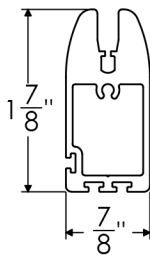

Surface or Inset Mount Side Track

Recessed Side Track (Preconstruction)

"L" Mounting Bracket (optional)

Hem Bar

Tall Hem Bar

SRS Series 5 Housing

Application Data		
<ul style="list-style-type: none"> o Interior/Exterior Use o Maximum: 25' (w) X 20' (h) o Low To High Wind Application o Sun, Insect, Weather Or Privacy o Window, Patio and Garage o Advertising Display 		
Fabrication Data		
<ul style="list-style-type: none"> o Registered ISO 9000/9001 o Extruded Aluminum o Nylon Components o Powder Coat Finish o 4-1/16" Roller Tube o Stainless Steel Fasteners 		
Standard Features		
<ul style="list-style-type: none"> o Extruded Aluminum Components o Side Track Retention System o Built In Dual Screen Cleaning System o Powder Coated Aluminum End Caps o Somfy/RTS Motor Drive System o Proprietary I Tube™ Roller Tube 		
Optional Features		
<ul style="list-style-type: none"> o Wireless Sun Sensor o Custom Colors For All Metal Parts o Recessed Side Tracks (Preconstruction) o "L" Brackets For Inside Mounting 		
Electrical Data		
<ul style="list-style-type: none"> o AC Motor Specifications: 120 VAC/60Hz o 2 to 3 Amps o FCC Approved And TUV Listed o Somfy RTS Motor Drive System o Home Automation Interface Available 		
Screen Options		
<ul style="list-style-type: none"> o Twitchell Super Insect And Solar Screen o Blackout Fabrics o Rainier Insect And Solar o Ferrari o Clear Window with Solid Fabrics o Acrylics And Custom Graphics 		
Graphics		
<ul style="list-style-type: none"> o Custom Prints Or SGS Graphics o 1 Or 2 Sides - Mesh Or Solid Fabric 		
Standard Hardware Colors:		
o Black	o Green	o Silver
o Bronze	o Navajo	
o Brown	o Tan	
o Desert Sand	o White	
o Gray	o Bright White	