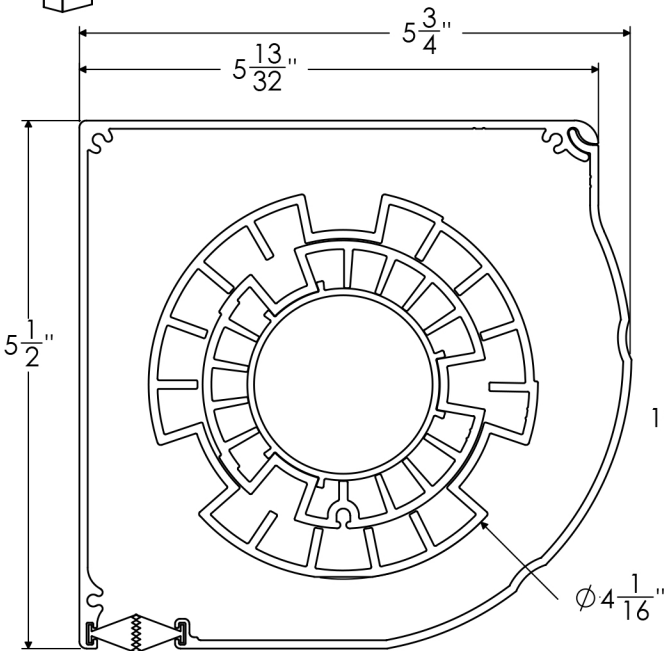

Surface or Inset Mount Side Track

Recessed Side Track (Preconstruction)

"L" Mounting Bracket (optional)

Hem Bar

Tall Hem Bar

SRS Series 5 Housing

Application Data		
<ul style="list-style-type: none"> o Interior/Exterior Use o Maximum: 25' (w) X 20' (h) o Low To High Wind Application o Sun, Insect, Weather Or Privacy o Window, Patio and Garage o Advertising Display 		
Fabrication Data		
<ul style="list-style-type: none"> o Registered ISO 9000/9001 o Extruded Aluminum o Nylon Components o Powder Coat Finish o 4-1/16" Roller Tube o Stainless Steel Fasteners 		
Standard Features		
<ul style="list-style-type: none"> o Extruded Aluminum Components o Side Track Retention System o Built In Dual Screen Cleaning System o Powder Coated Aluminum End Caps o Somfy/RTS Motor Drive System o Proprietary I Tube™ Roller Tube 		
Optional Features		
<ul style="list-style-type: none"> o Wireless Sun Sensor o Custom Colors For All Metal Parts o Recessed Side Tracks (Preconstruction) o "L" Brackets For Inside Mounting 		
Electrical Data		
<ul style="list-style-type: none"> o AC Motor Specifications: 120 VAC/60Hz o 2 to 3 Amps o FCC Approved And TUV Listed o Somfy RTS Motor Drive System o Home Automation Interface Available 		
Screen Options		
<ul style="list-style-type: none"> o Twitchell Super Insect And Solar Screen o Blackout Fabrics o Rainier Insect And Solar o Ferrari o Clear Window with Solid Fabrics o Acrylics And Custom Graphics 		
Graphics		
<ul style="list-style-type: none"> o Custom Prints Or SGS Graphics o 1 Or 2 Sides - Mesh Or Solid Fabric 		
Standard Hardware Colors:		
o Black	o Green	o Silver
o Bronze	o Navajo	
o Brown	o Tan	
o Desert Sand	o White	
o Gray	o Bright White	