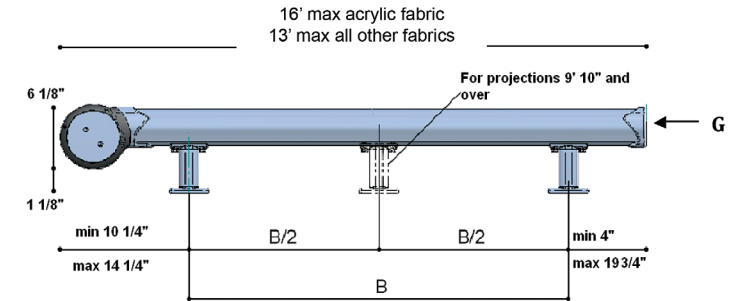

PINNACLE TWO TENSION AWNING

Pinnacle Two

White

Sand

Brown

Charcoal

Unit Profile with Adjustable side Bracket

Fabric Tensioning System

Adjustable Vertical Bracket