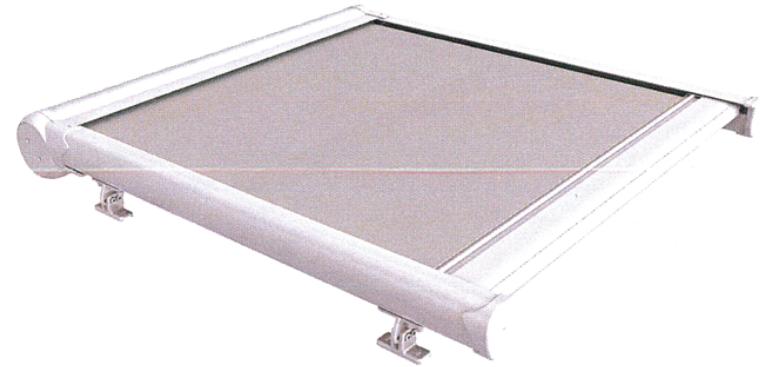

PINNACLE TWO TENSION AWNING

Pinnacle Two

White

Sand

Brown

Charcoal

Unit Profile with Adjustable side Bracket

Fabric Tensioning System

Adjustable Vertical Bracket